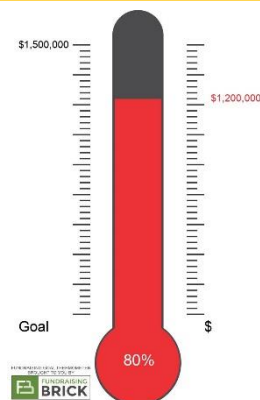

Thank you to everyone that made our quilt auction a huge success!

Progress of the New Adult/Youth Lodge – getting ready to pour the floor.

Our “Building on the Foundation” capital campaign is restarting after a pandemic pause. So far, we’ve raised over \$1,200,000 in gifts/pledges towards our \$1,500,000 goal! More info. on our website. <https://shetek.org/slm-master-plan/>