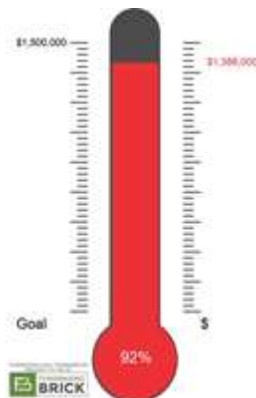

Register at shetek.org or
Call 507-763-3567 for more
information

His compassions never fail.

**Thank you for another great Quilt Auction
we raised \$37,862!**

Our "Building on the Foundation" capital campaign is restarting after a pandemic pause. So far, we've raised over \$1,388,000 in gifts/pledges towards our \$1,500,000 goal! More info on our website. <https://shetek.org/slm-master-plan/>