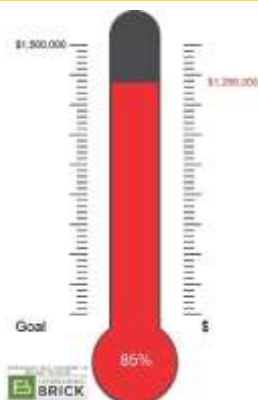

Winter Fun Day – December 28

Quilt & Craft Retreat – January 21-23

*But the angel said to them, “Do not be afraid.
I bring you good news that will cause great
joy for all the people.” Luke 2:10*

The walls are going up!

Our “Building on the Foundation” capital campaign is restarting after a pandemic pause. So far, we’ve raised over \$1,288,000 in gifts/pledges towards our \$1,500,000 goal! More info. on our website. <https://shetek.org/slm-master-plan/>